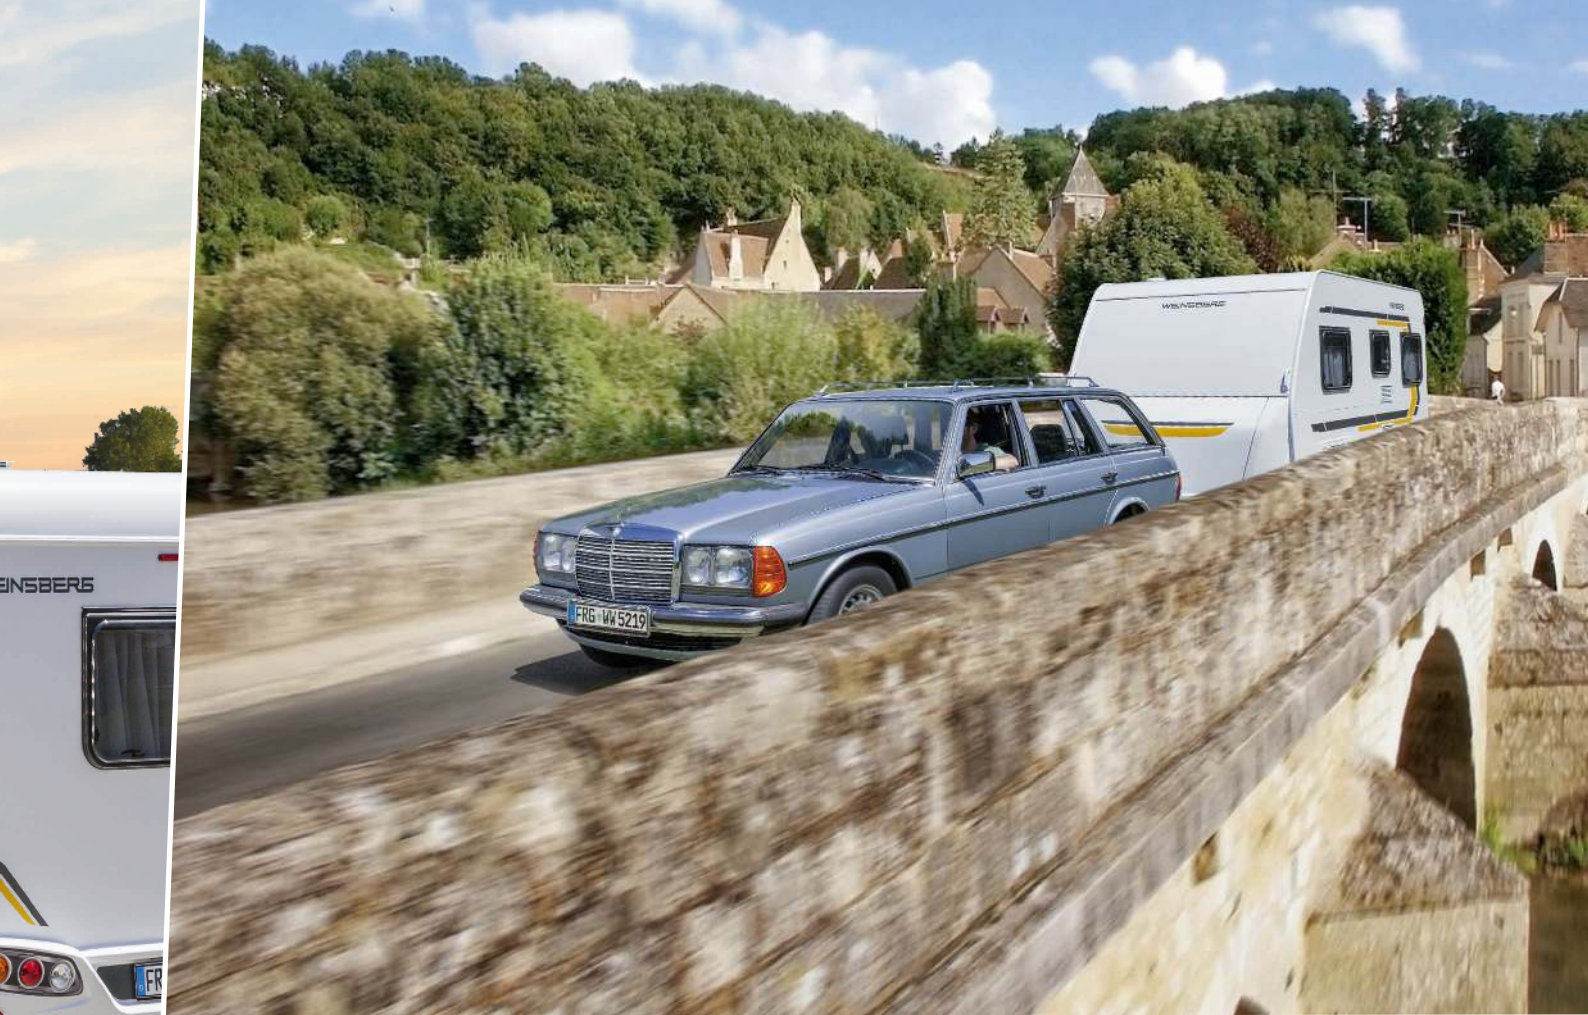

**“ Travel and romance –
a perfect inspiration. ”**